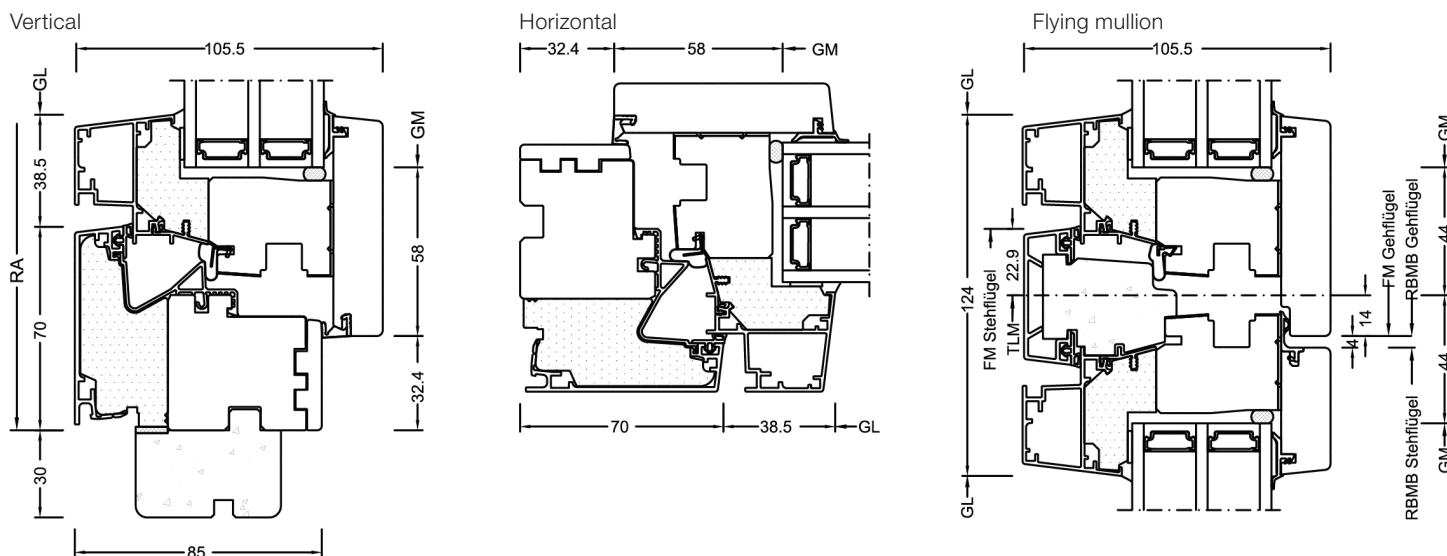

Sections

Values

Glass buildup	GC	Spacer	Coating	U_g	g	U_f	Psi	U_w	Thermal certif.	R_w	g	C_{tr}	Sound certif.
4b/18Ar/4/18Ar/b4	3N2	Iso	ECLAZ	0.5	60%	0.86	0.033	0.70	YES	35	-2	-6	YES
		Alu	ECLAZ	0.5	60%	0.86	0.079	0.80	YES				
6b/18Ar/4/16Ar/b4	33U	Iso	ECLAZ	0.6	59%	0.86	0.033	0.78*	YES	39	-2	-6	YES
		Alu	ECLAZ	0.6	59%	0.86	0.079	0.89*	YES				
44b.2(VSG-S)/ 15Ar/4/12Ar/ b44.2(VSG-S)	3FH	Iso	ECLAZ	0.7	55%	0.86	0.033	0.88*	YES	45	-2	-6	YES
		Alu	ECLAZ	0.7	55%	0.86	0.079	0.99*	YES				
4b/16Ar/4/15Ar/b44.2(VSG-S)	34N	Iso	ECLAZ	0.6	60%	0.86	0.033	0.78*	YES	42	-3	-7	YES
		Alu	ECLAZ	0.6	60%	0.86	0.079	0.89*	YES				

Values for home pure with test certificate

ECLAZ®

Daylight is crucial for our human organism, our wellbeing and our health. Therefore, Internorm windows are equipped with premium glass coating ECLAZ® as standard. The blue components of the light spectrum are transported through the glass more and ensure up to 10 % more daylight. Compared to conventional market glazing, ECLAZ® is offering:

More aesthetics – colour-neutral outside view, a combination of function and aesthetics

More light – up to 10% more daylight – better for health and wellbeing – a significant advantage especially in the dark winter months*

Visual comfort – for a brilliant view to the outside

Room comfort – makes living areas even lighter and friendlier

Energy efficiency – excellent insulation of interior thus reducing heating costs - increased energy efficiency in building - up to 11 % less CO₂ emissions

* In direct comparison to same glass buildups.